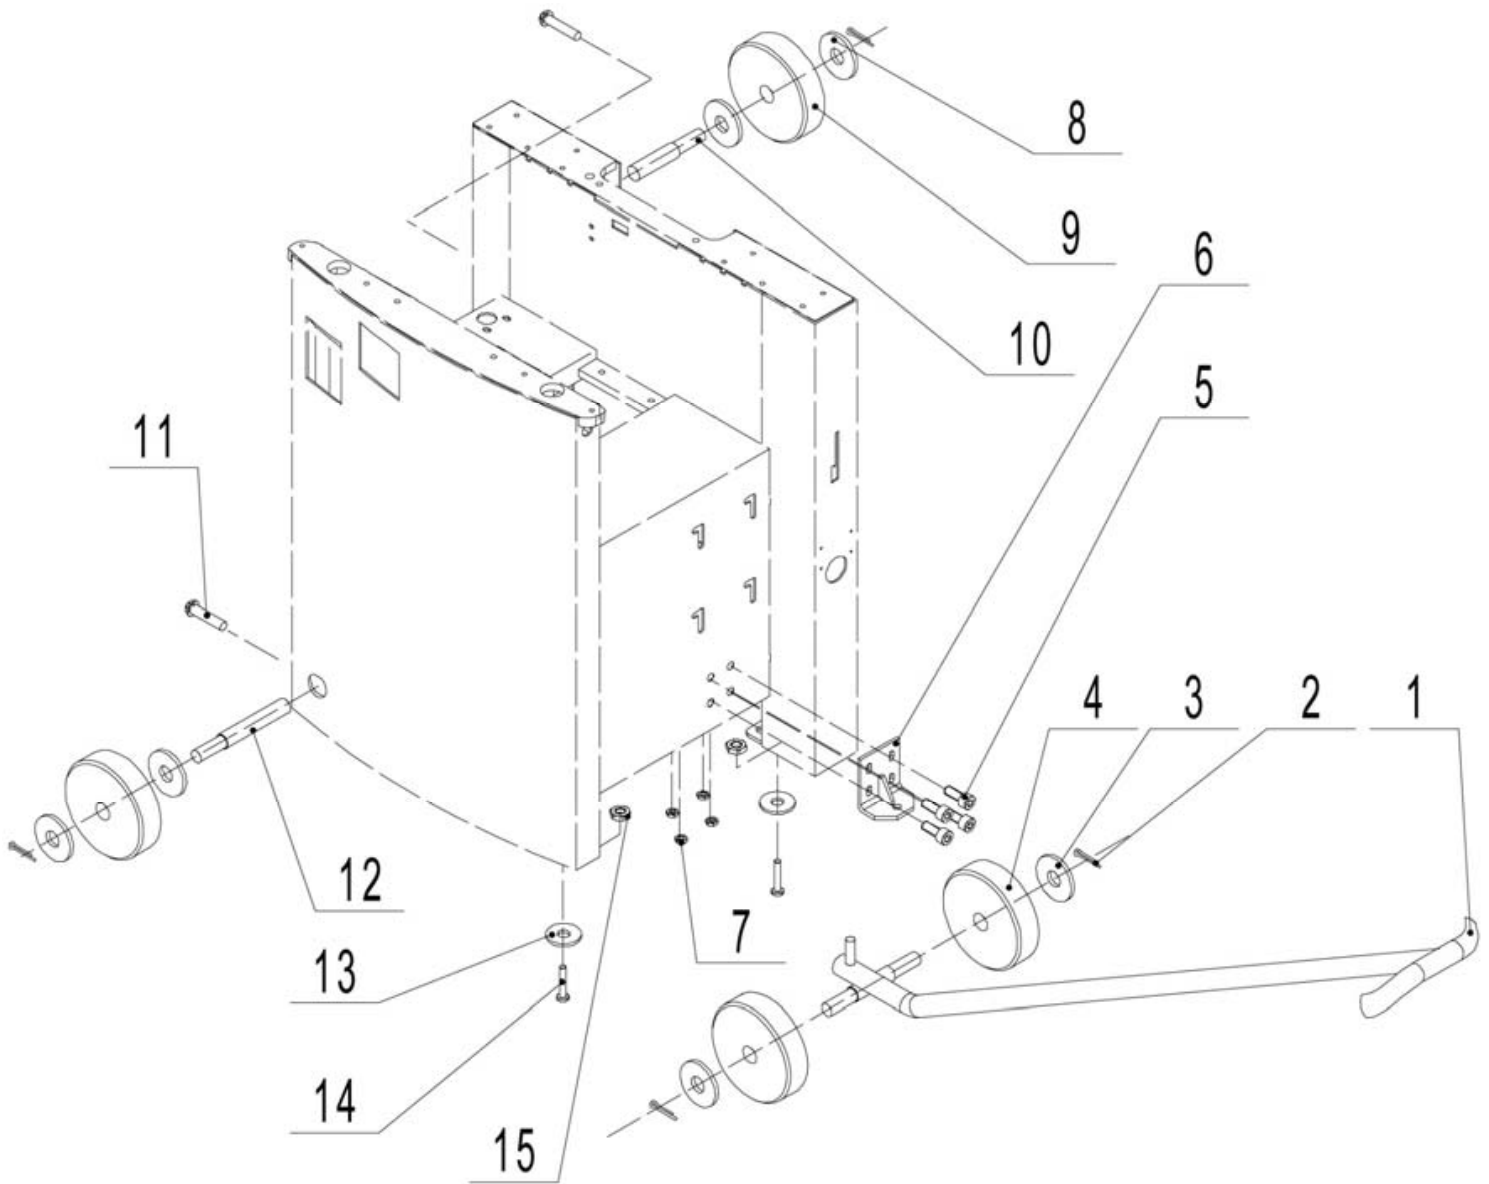

Busy Bee Tools

Mobile Wheel Kit for 12" Jointer Planer BBJPMB12

User's Manual

COPYRIGHT © 2024 BY BUSY BEE TOOLS LTD.

NO PORTION OF THIS MANUAL MAY
BE REPRODUCED WITHOUT THE WRITTEN
CONSENT OF BUSY BEE TOOLS LTD.

v1.0

NO.	Description	Q'ty
1	Towbar	1
2	Split Pin	4
3	Washer	2
4	Tow	2
5	Hex Screw	4
6	Mounting Plate	1
7	Nut	4
8	Washer	4

NO.	Description	Q'ty
9	Tow	2
10	Wheel Spindle	1
11	Screw	2
12	Wheel Spindle	1
13	Subplate	2
14	Screw	2
15	Nut	2